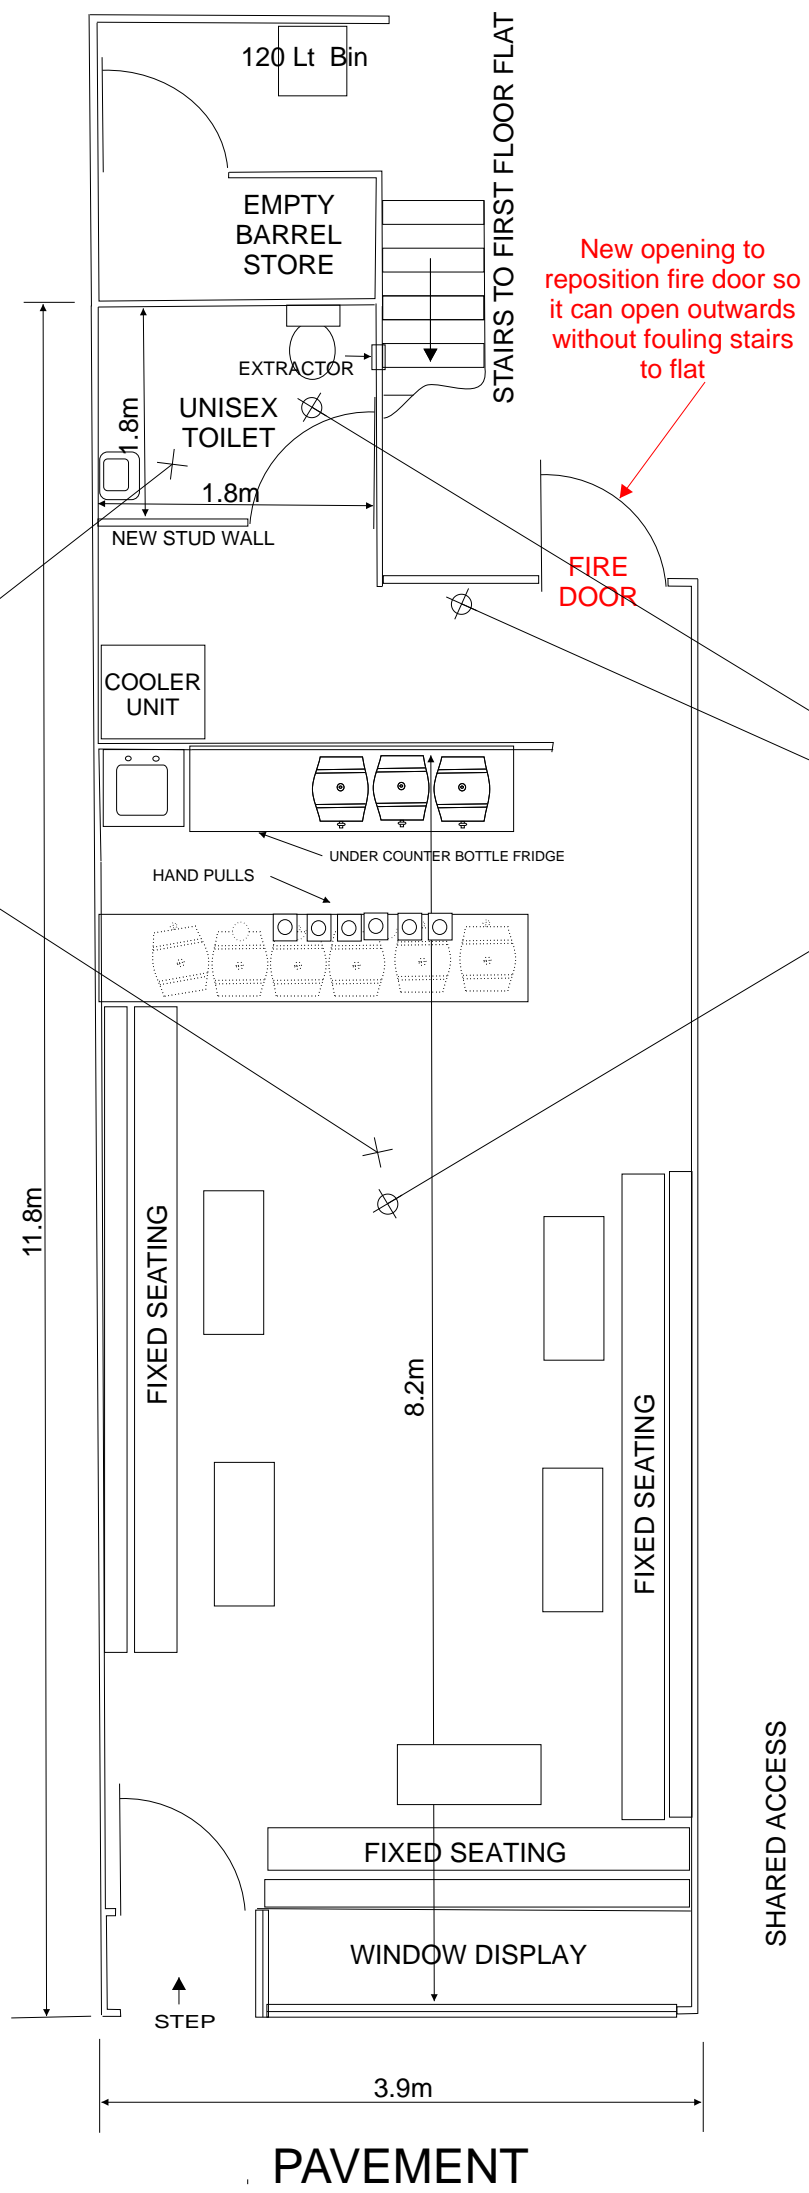

SMOKE ALARMS

New opening to reposition fire door so it can open outwards without fouling stairs to flat

EMERGENCY LIGHTING

SHARED ACCESS

OGLES PHARMACY

PROPOSED MICRO PUB
22 ST JOHNS
WORCESTER

Minor Changes

SCALE 1:50

DRAWN cwh 3-11-2015