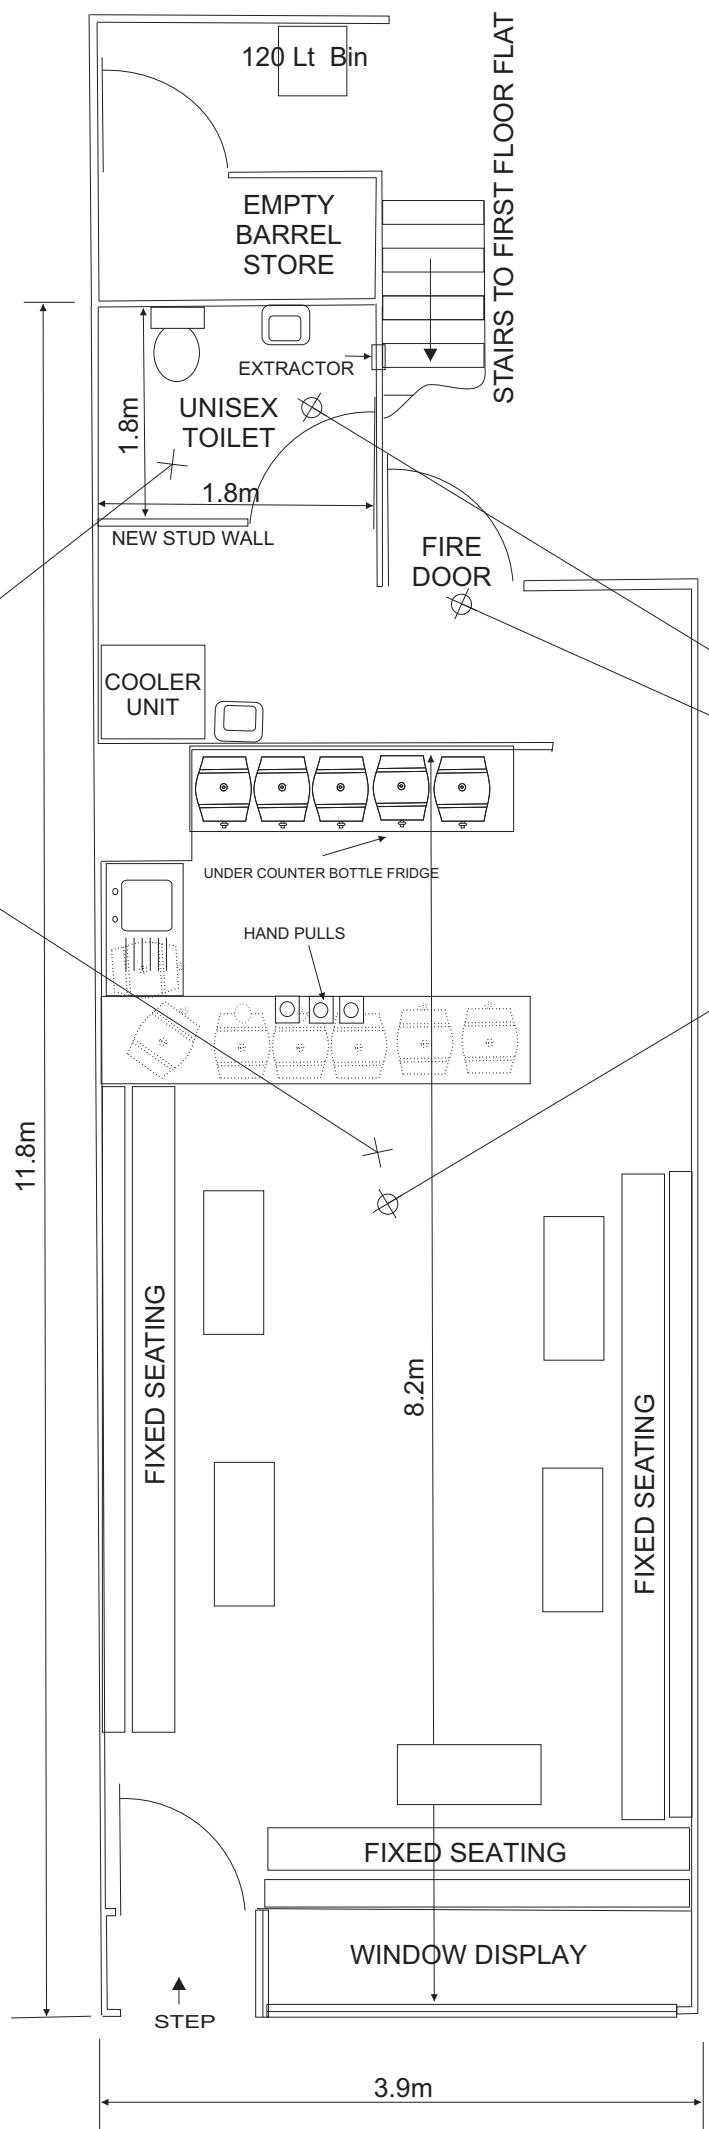

SMOKE ALARMS

EMERGENCY LIGHTING

OGLES PHARMACY

PROPOSED
MICRO PUB
22 ST JOHNS
WORCESTER

SCALE 1:50

DRAWN cwh 3-11-2015